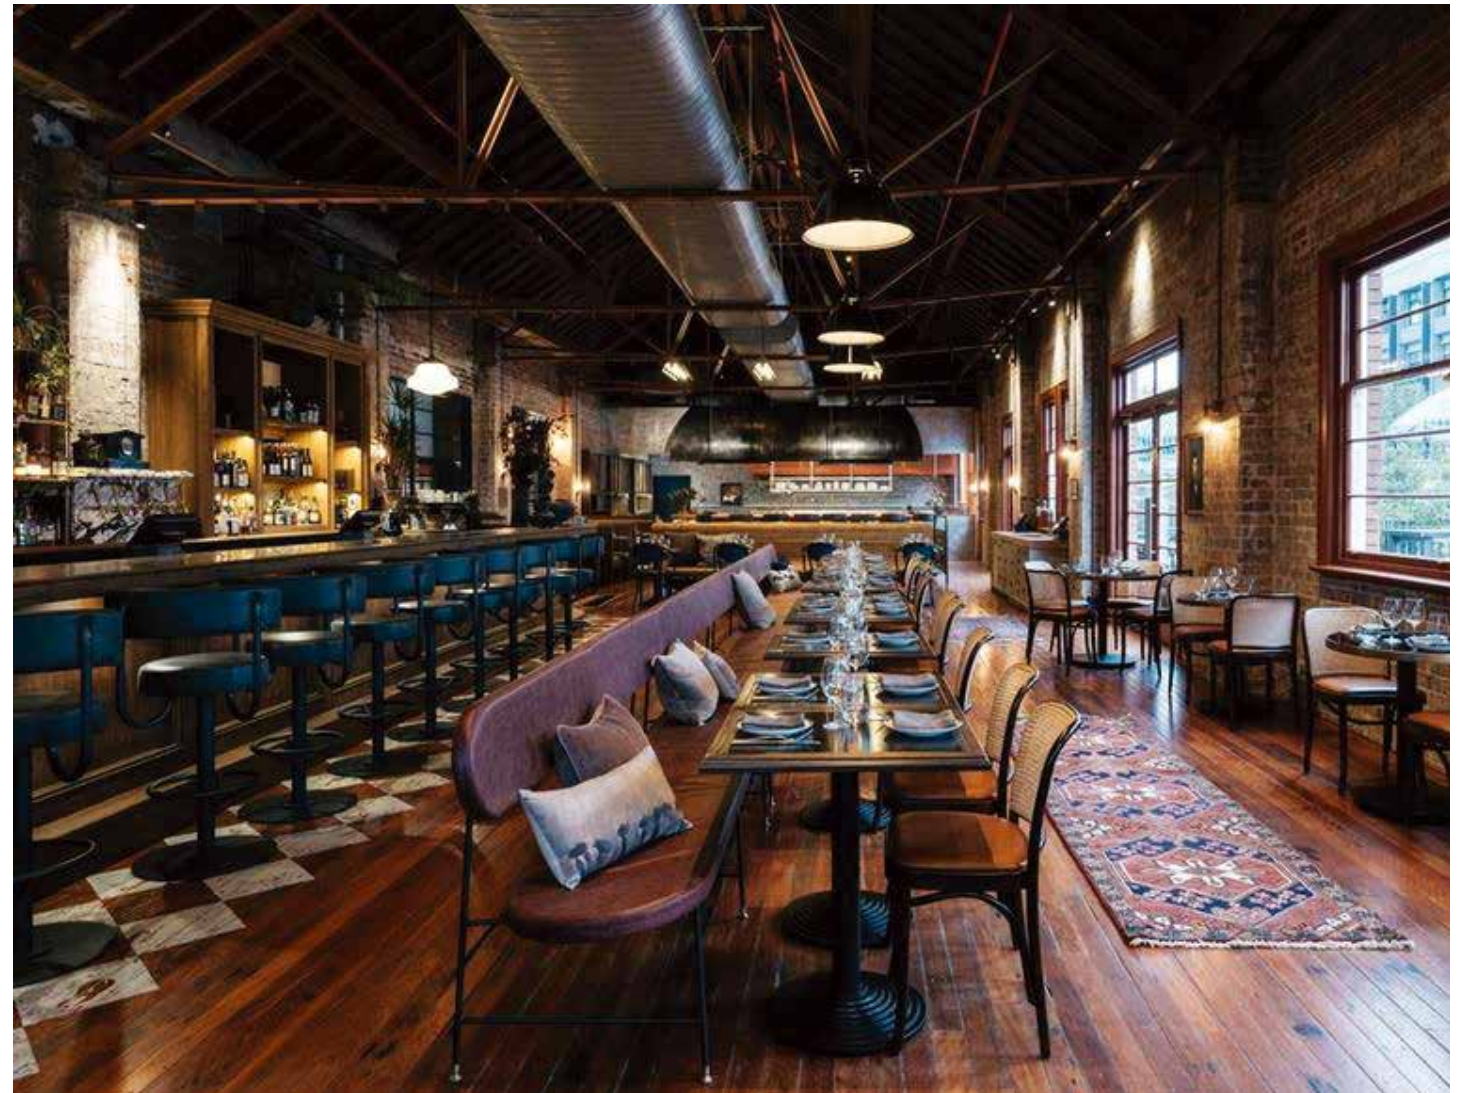

SERPICO ST SOFA — 3104
W125 x D68 x H100 - SH65
Steel

MOTIVATOR ST SOFA — 2800
W150

FROYD ST SOFA — 2485
W150 x D78 x H105 - SH65
Steel

STRUCTURE — 3168
W120/150 x D65 x H105 - SH65

BEXTON — 2160

BOULEVARD ST SOFA — 3231
W150 x D70 x H120 - SH65
Steel