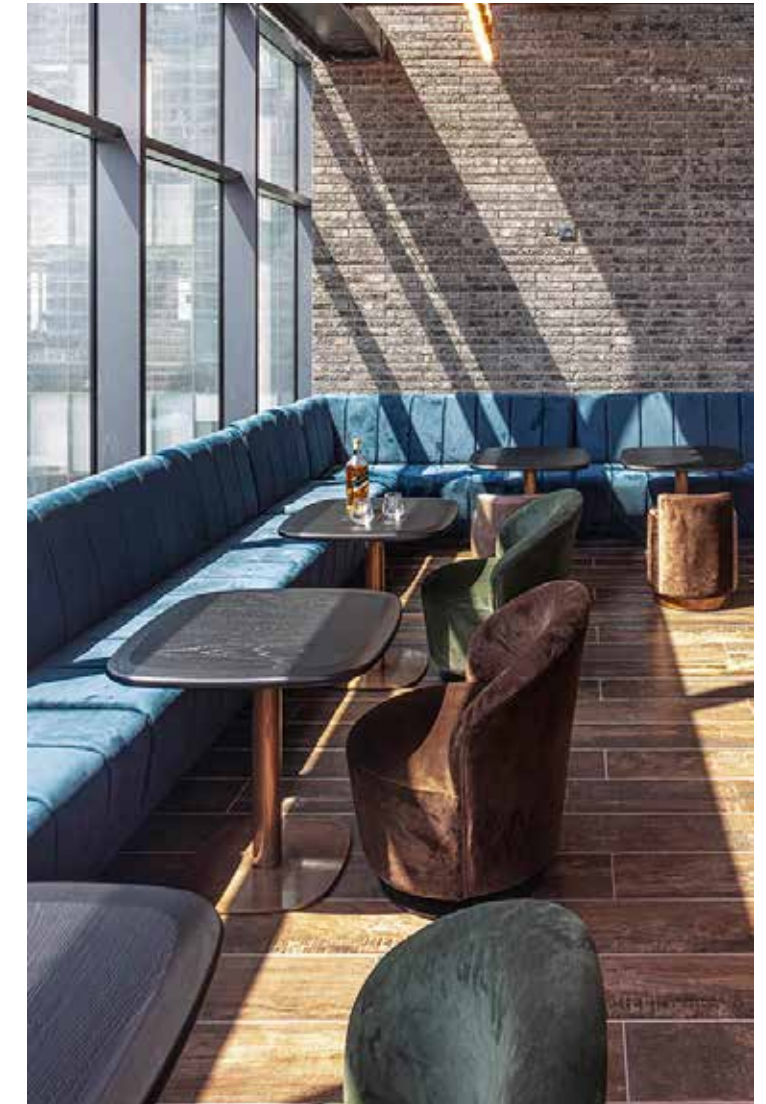

SAVEIRO — 2240