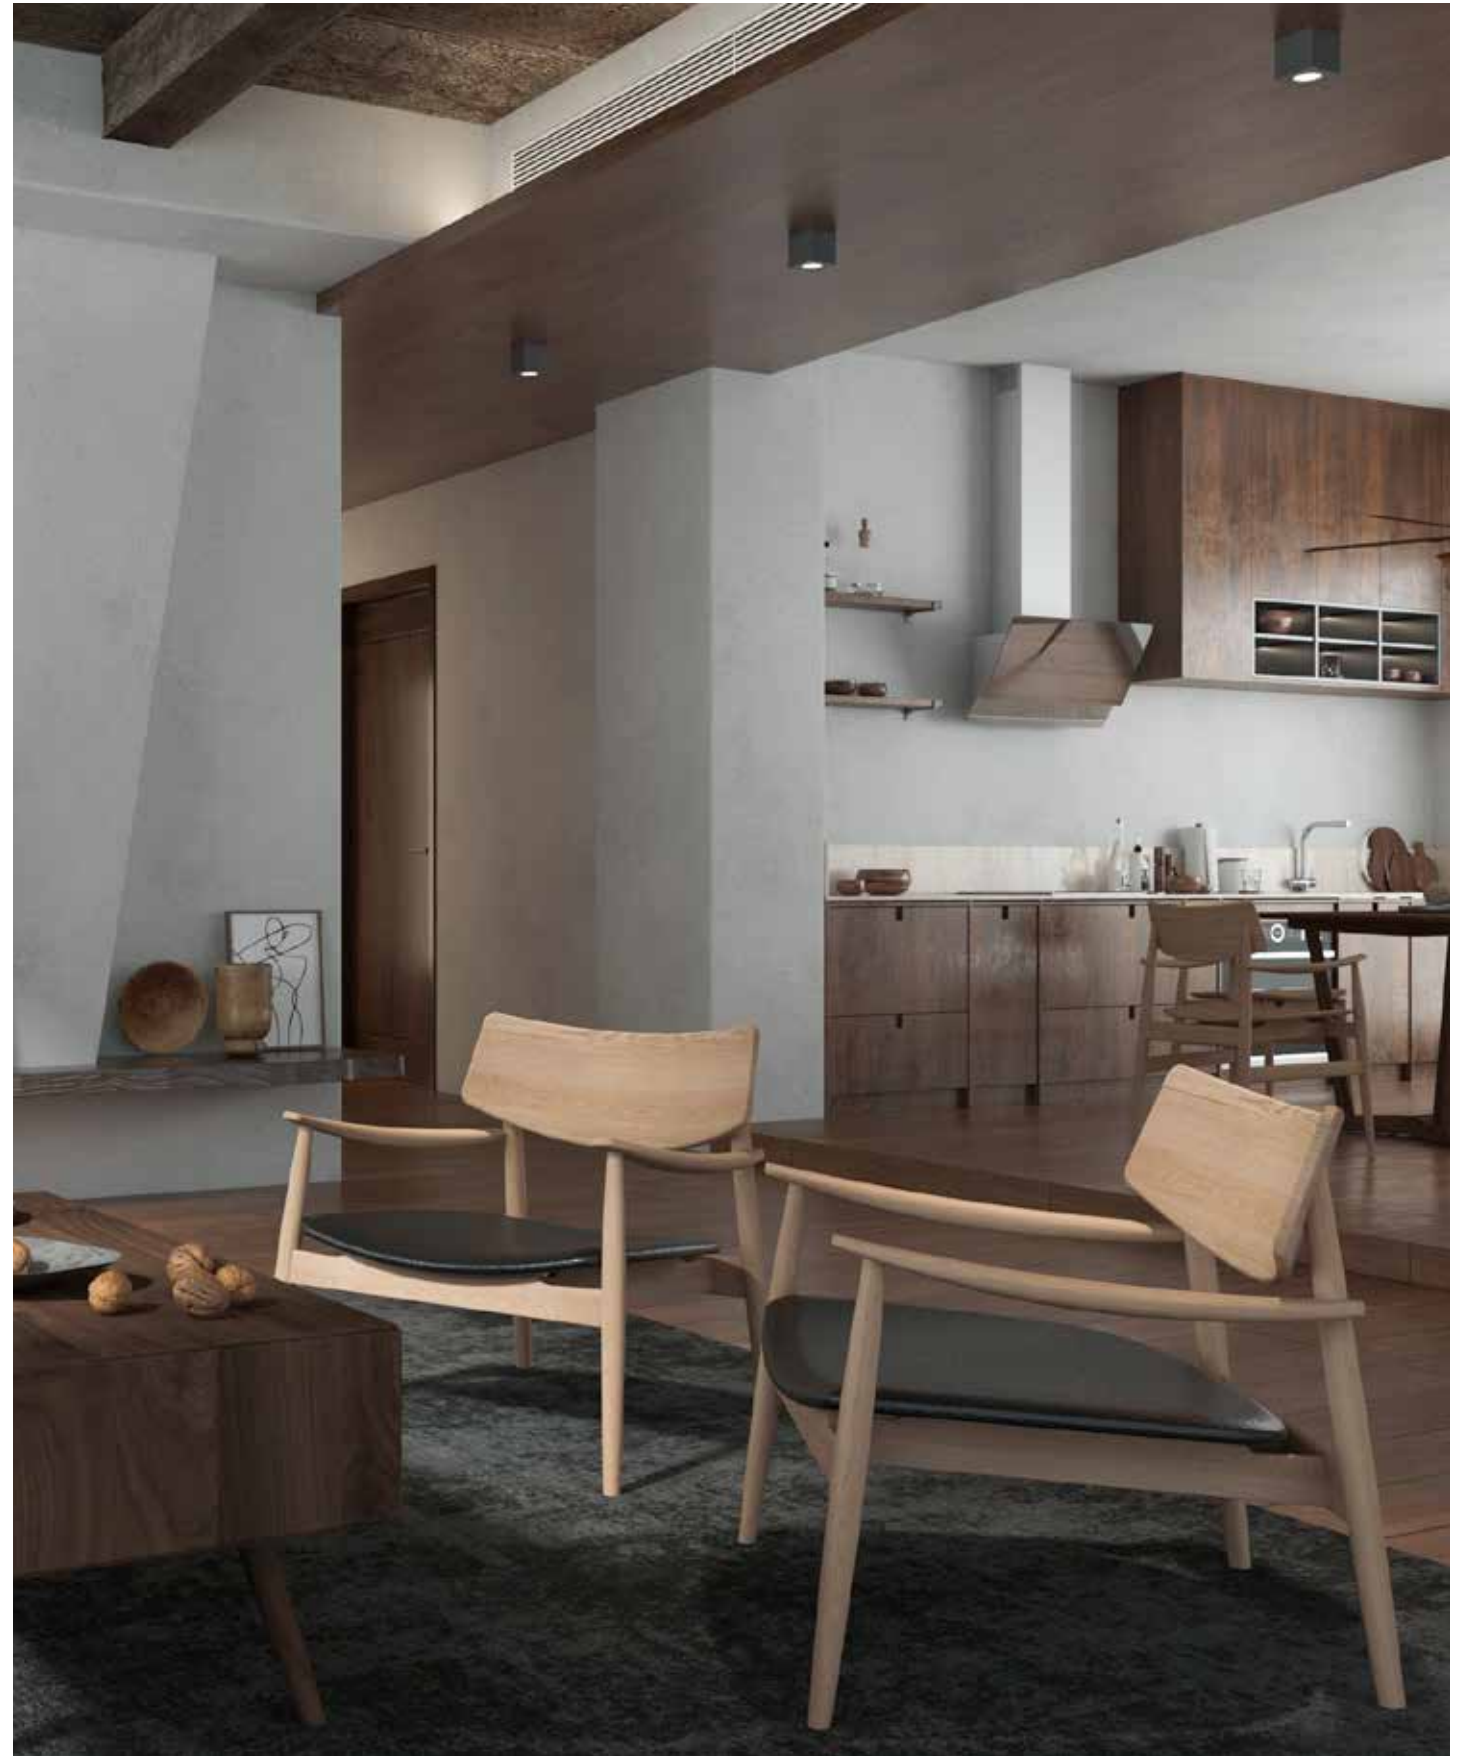

TYNSET — 3095
W45 x D54 x H78 - SH45
Oak Veneered Plywood ⓘ ⓘ