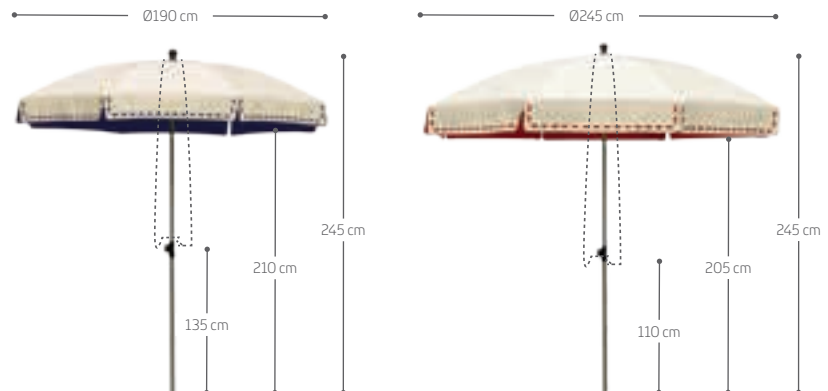

# COUPE

design by Jan Melis for Sywawa

100% Design  
Rotterdam 2008  
award of the public

		COUPE 50 x 50 x 40 cm	
		For parasol poles Ø 25 to 35 mm	For parasol poles Ø 36 to 40 mm
MATERIAL	Tube	Stainless steel Sandblasted, epoxyprimer and powder coated	
	Bowl	Polyethylene Ø 50 cm	
	Base	Steel - 5 mm Sandblasted, metallized and powder coated	
COLOURS		○ ●	
DIMENSIONS	Height	40 cm	
	Width	Ø 40 cm	
	Weight 	14,5kg	
	Packaging 	53 x 53 x 42 cm	
<small>© Symo n.v. 2006 – All rights reserved – Any reproduction of Sywawa products is strictly prohibited and will result in legal action. Symo Parasols has the right to change any technical data, dimensions, colours and characteristics without prior notice. Printed colours may vary from reality.</small>			

# COUTURE

design by Lucile Roybier for Sywawa

COUTURE ROUND  
Ø 190 cm

COUTURE ROUND  
Ø 245 cm

PARASOL	Shape		
	Fabric <i>technical info see page 100-104</i>	Top fabric Colours	Symacryl 
		Inside fabric - only valances Colours	Symacryl 
	Frame	Pole	Brushed stainless steel tube inox 304 Transparent coating natural colour No tilt Upper pole Ø 27 mm Lower pole Ø 30 mm marine grade
		Ribs	8 black steel ribs metallized and coated Ø 4,5mm
Dimensions	Height closed	245 cm	245 cm
	Height open	245 cm	245 cm
	Free height open	193 cm	175 cm
	Free height closed	122 cm	100 cm
	Shade area	±2,83 m <sup>2</sup>	±4,71 m <sup>2</sup>
	Weight 	3,5 kg	4,5 kg
	Packaging 	160 x 18 x 18 cm	160 x 18 x 18 cm
	Protective cover	Polyester Ripstop® - colour grey	
BASES <i>see page 106</i>	Standard Base	Rondo	
	Optional extra weight	x	
	Wind resistance 	5 BFT (38 km/h - 24 mph)	
	Other bases	Coupe / Cube / Luna	
ACCESSORIES <i>see page 105</i>	Light Quaseo	-	-
	Bla Bla table	-	-
	Coupe + Bla Bla table	-	-