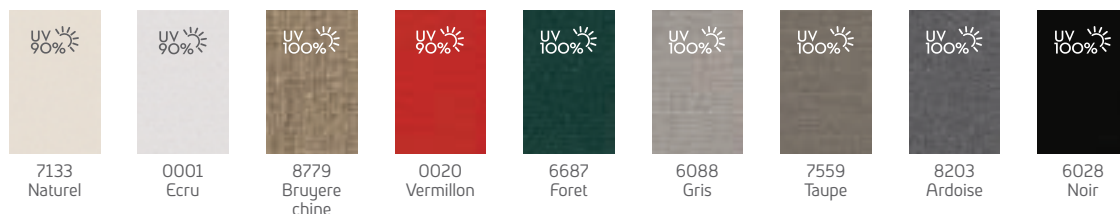

Orchestra

Characteristics

- Warranty: 10 years against colour fading
- Composition: 100% Sunacryl solution dyed acrylic
- Finish: Cleangard special dirt-resistance and awning water repellant treatment
- Weight: 290 g/m²
- Schermer: 370 mm
- Spray test: 5/5
- Colour fastness UV: 4-5/5
- Values may have a variation $\pm 5\%$

Advantages:

- Shelters from both sun and rain
- The best UV protection: most colours block 100% of all uv radiation (total sunblock)
- Avoids greenhouse effect under your parasol: eliminates up to 95% of dazzle and heat

STOCK COLOURS