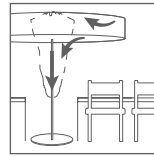

TWISTER

design by Mathias Hennebel & Sywawa
creative studio

opens easily without
hindering tables or guests