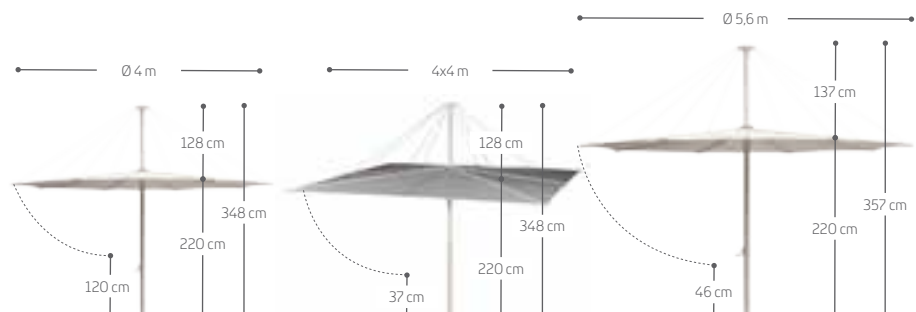

SOLIS

design by Dirk Wynants for Sywawa

Designed by Dirk Wynants, 2002-2005, all rights reserved
Internationally protected by intellectual property
Worldwide exclusively co-licensed by Extremis and Symo

		SOLIS Ø 400 cm	SOLIS 400x400 cm	SOLIS Ø 560 cm	
PARASOL	Shape				
	Fabric <i>technical info see page 104</i>	Airtex 			
	Frame	Pole Colour	Aluminium powder coated 4 mm white RAL 9010 (other RAL colours on request) No tilt Ø 80 mm		
		Ribs	8 stainless steel ribs 30 x 20 x 2 mm		
		Top cables	Stainless steel Ø 2,5 mm		
	Dimensions	Height closed	348 cm	348 cm	357 cm
		Height open	348 cm	348 cm	357 cm
		Free height open	220 cm	220 cm	220 cm
		Free height closed	120 cm	37 cm	46 cm
		Shade area	±12,56 m²	±16 m²	±24,62 m²
Weight		51 kg	58 kg	63,5 kg	
Packaging	357 x 28 x 28 cm	357 x 28 x 28 cm	357 x 28 x 28 cm		
Protective cover		Polyester Ripstop® - colour grey			
BASES <i>see page 106</i>	Standard bases	Tile base luxury 140 kg or 200 kg		Tile base luxury 200kg	
	Wind resistance	Ground plate luxury / Inground sleeve luxury 6 BFT (49 km/h - 31 mph)			
ACCESSORIES <i>see page 105</i>	Light Quaseo	-	-	-	
	Bla Bla table	-	-	-	
	Coupe + Bla Bla table	-	-	-	

Warranty only valid when installed in the original Sywawa base. Always install the base on a horizontal and flat surface. This parasol fits in any standard base for parasols up to Ø560cm that allows parasol poles of Ø80mm. The base must have a minimum size of 80x80 cm and a minimum weight of 140 / 200 kgs. Guarantee only with original Sywawa parts.

© Symo n.v. 2006 – All rights reserved – Any reproduction of Sywawa products is strictly prohibited and will result in legal action.
Symo Parasols has the right to change any technical data, dimensions, colours and characteristics without prior notice. Printed colours may vary from reality.