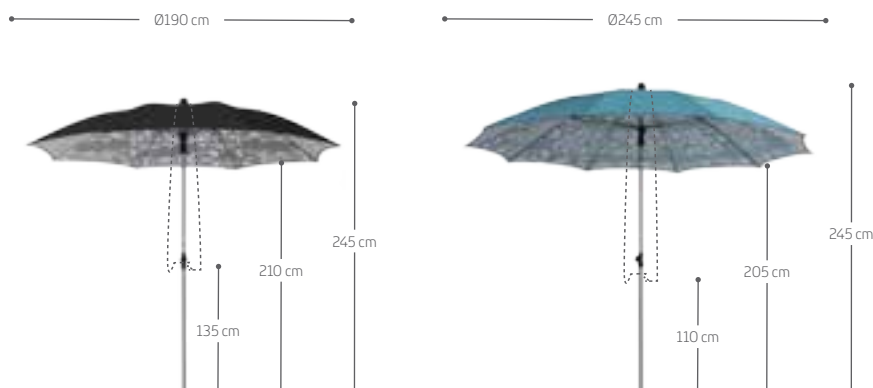

CACHE-CACHE

design by Lieven Musschoot,
Mathias Hennebel & Sywawa creative studio

		CACHE-CACHE CLASSICO Ø 190 cm	CACHE-CACHE CLASSICO Ø 245 cm	
PARASOL	Shape			
	Fabric <i>technical info see page 100-104</i>	Top fabric Colours	Symacryl 	
		Inside fabric Colours	Lace 100% Polyester black or white	
	Frame	Pole	Brushed stainless steel tube inox 304 Transparent coating natural colour No tilt Upper pole Ø 27 mm Lower pole Ø 30 mm marine grade	Brushed stainless steel tube inox 304 Transparent coating natural colour No tilt Upper pole Ø 27 mm Lower pole Ø 30 mm marine grade
		Ribs	8 black steel ribs metallized and coated Ø 4,5mm	10 black steel ribs metallized and coated Ø 4,5 mm
	Dimensions	Height closed	245 cm	245 cm
		Height open	245 cm	245 cm
		Free height open	210 cm	205 cm
		Free height closed	135 cm	110 cm
		Shade area	±2,83 m²	±4,71 m²
Weight		3,5 kg	4,5 kg	
Packaging	160 x 18 x 18 cm	160 x 18 x 18 cm		
Protective cover	Polyester Ripstop® - colour grey			
BASES <i>see page 106</i>	Standard Base	Rondo		
	Optional extra weight	x		
	Wind resistance	5 BFT (38 km/h - 24 mph)		
Other bases <i>see page 106</i>	Coupe / Cube / Luna			
ACCESSORIES <i>see page 105</i>	Light Quaseo	-	-	
	Light Sonata	-	-	
	LED strips	-	-	
	Bla Bla table	-	-	
	Coupe + Bla Bla table	-	-	

Warranty only valid when installed in the original Sywawa base. Always install the base on a horizontal and flat surface.
This parasol also fits in any standard base that allows parasol poles of Ø 40 mm. The base must have a minimum size of Ø 74 cm and a minimum weight of 42,5 kg. Guarantee only with original Sywawa parts.
© Symo n.v. 2013 – All rights reserved – Any reproduction of Sywawa products is strictly prohibited and will result in legal action.
Symo Parasols has the right to change any technical data, dimensions, colours and characteristics without prior notice. Printed colours may vary from reality.