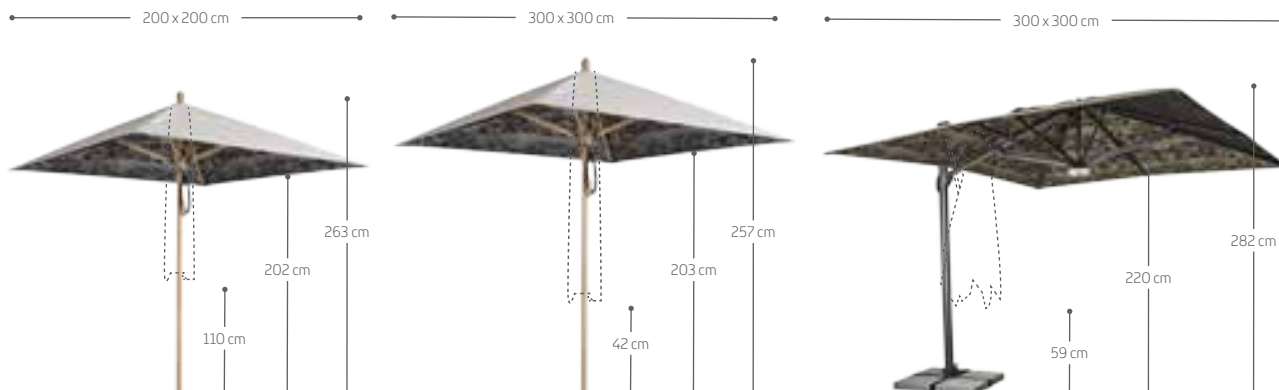

CACHE-CACHE WOOD 200 cm x 200 cm	CACHE-CACHE WOOD 300 cm x 300 cm	CACHE-CACHE SONATA 300 cm x 300 cm
Orchestra	Orchestra	Orchestra
Lace 100% Polyester black or white	Lace 100% Polyester black or white	Lace 100% Polyester black or white
Natural eucalyptus wood	Natural eucalyptus wood	65 x 98 x 2,2 mm Aluminium black powder coating
Natural colour No tilt Pole Ø 48 mm with metal reinforcement ring Ø 52 mm marine grade	Natural colour No tilt Pole Ø 48 mm with metal reinforcement ring Ø 52 mm marine grade	
4 ribs, natural eucalyptus wood 35x20 mm	8 ribs, natural eucalyptus wood 40x20 mm	8 ribs, with rib end adjustments 20 x 26 x 1,1 mm
263 cm	257 cm	282 cm
263 cm	257 cm	282 cm
202 cm	203 cm	220 cm
110 cm	42 cm	59 cm
±4,00 m²	±9,00 m²	±9,00 m²
10kg	19 kg	28,5 kg
275 x 27 x 27 cm	275 x 27 x 27 cm	295 x 43 x 25 cm
Polyester Ripstop® - colour grey	Polyester Ripstop® - colour grey	Polyester Ripstop® - colour grey
Cape Wood base 42 kg	Cape Wood base 60 kg	Cross base Sonata up to 120kg included with each Cache Cache Sonata
-	-	-
7 BFT (61 km/h - 38 mph)	7 BFT (61 km/h - 38 mph)	5 BFT (38 km/h - 24 mph)
Luna / Rondo / Cape Wood base 60 kg	Luna / Rondo	Tile base luxury 140 kg/200 kg - RAL 9005 Jet Black Ground plate luxury - RAL 9005 Jet Black Inground sleeve luxury - RAL 9005 Jet Black
x	x	
-	-	1,3 kg / Ø 20 x 7 cm / 24 LED'S included with each Sonata parasol
-	-	optional
-	-	
-	-