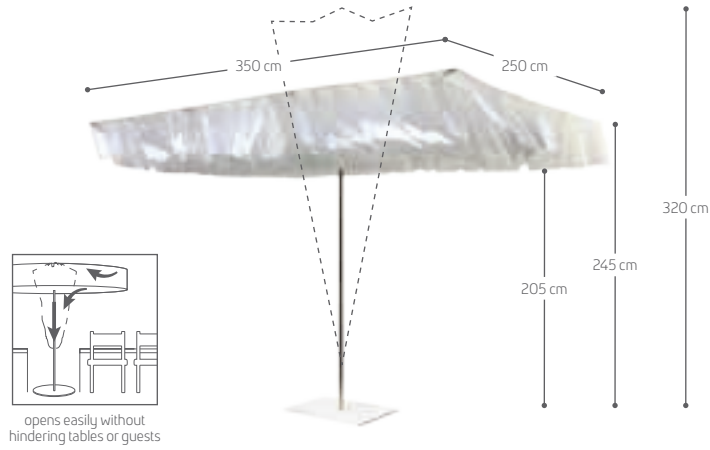

BREEZER

design by David Grosemans for Sywawa

opens easily without hindering tables or guests

BREEZER 350 x 250 cm

PARASOL	Shape		
	Fabric <i>technical info see page 100-104</i>	Top fabric	Sunvision
		Colours	
		Flags	Polyester
		Colours	
		Option fire retardant	yes
	Frame	Pole	Ø 40 mm - Stainless Steel 316, brushed, natural colour Optional: Marine grade treatment for installation on or near the beach
		Ribs	12 x Ø 18mm, Aluminium
	Dimensions	Height closed	320 cm
		Height open	245 cm
Free height open		205 cm	
Free height closed		72 cm	
Shade area		±8,75 m²	
Weight		22 kg	
Packaging		380 x 37 x 34 cm	
Protective cover		Polyester Ripstop® - colour grey	
BASES	Standard base 98x70 cm 	Material	10 mm, steel, Sandblasted, metallized and powder coated
		Colors	
		Weight	54 kg
		Wind resistance	Breezer Parasol + Standard base: 4 BFT (28 km/h or 17 mph)
		Packaging	110 x 92 x 4 cm
	Optional: extra weight 	Material	5 mm, steel, Sandblasted, metallized and powder coated
		Colors	
		Weight	2x 13,5 kg
		Wind resistance	Breezer Parasol + Standard base + Extra weight: 5 BFT (38 km/h - 24 mph)
		Packaging	110 x 92 x 4 cm
Other bases <i>see page 106</i>		Tile base luxury / Coupe+Breezer plate	
ACCESSORIES <i>see page 105</i>	Light Quaseo	x	
	Bla Bla table	x	
	Coupe + Bla Bla table	x	

Warranty only valid when installed in the original Sywawa base. Always install the base on a horizontal and flat surface. This parasol fits in any standard base for parasols up to 3,5 x 2,5 m that allows parasol poles of Ø 40 mm. The base must have a minimum size of 98 x 70 cm and a minimum weight of 54 kg. Guarantee only with original Sywawa parts.

© Symo n.v. 2008 – All rights reserved – Any reproduction of Sywawa products is strictly prohibited and will result in legal action.
Symo Parasols has the right to change any technical data, dimensions, colours and characteristics without prior notice. Printed colours may vary from reality.