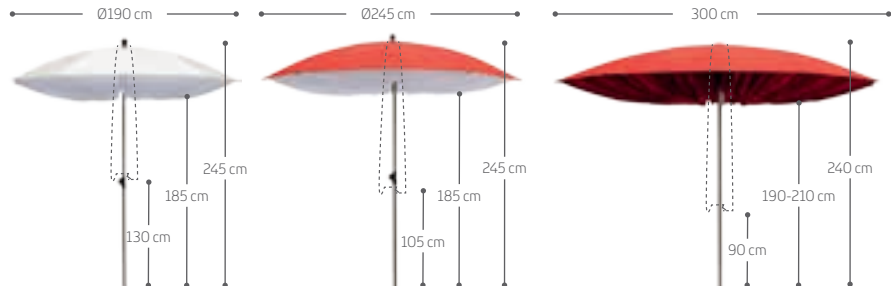

PADDO

design by Lieven Musschoot & Mathias Hennebel for Sywawa

PADDO
Ø 190 cm   Ø 245 cm   Ø 300 cm

PARASOL		Shape	Ø 190 cm	Ø 245 cm	Ø 300 cm
Fabric <i>technical info</i> see page 100-104	Top fabric Colours		Sunbrella 		Sunbrella
	Flags Colours		Polyester white		Polyester white
Frame	Pole		Brushed stainless steel tube inox 304 Transparent coating natural colour No tilt Upper pole Ø 27 mm Lower pole Ø 30 mm marine grade		Anodised aluminium natural colour No tilt Ø 35 mm -
	Ribs		8 black steel ribs metallized and coated Ø 4,5mm	10 black steel ribs metallized and coated Ø 4,5mm	10 fiberglass ribs white Ø 8 mm
Dimensions	Height closed		245 cm	245 cm	240 cm
	Height open		245 cm	245 cm	240 cm
	Free height open		185 cm	185 cm	190-210 cm
	Free height closed		130 cm	105 cm	90 cm
	Shade area		±2,83 m²	±4,71 m²	±7,07 m²
	Weight		3,5 kg	4,5 kg	13,5 kg
Packaging		160 x 18 x 18 cm	160 x 18 x 18 cm	276 x 30 x 28 cm	
Protective cover			Polyester Ripstop® - colour grey		
BASES <i>see page 106</i>	Standard Base		Rondo		
	Optional extra weight		x		
	Wind resistance		5 BFT (38 km/h - 24 mph)		
Other bases			Coupe / Cube / Luna		-
ACCESSORIES <i>see page 105</i>	Light	Quaseo	-	-	x x
		RGB Led	-	-	x -
	Bla Bla table		-	-	x x
	Coupe + Bla Bla table		-	-	x x

Always install the base on a horizontal and flat surface. This parasol fits in any standard base for parasols up to Ø245cm that allows parasol poles of Ø35mm. The base must have a minimum size of Ø50cm or 45x45 cm and a minimum weight of 30 kgs. Guarantee only with original Sywawa parts.

© Sywo n.v. 2009 – All rights reserved – Any reproduction of Sywawa products is strictly prohibited and will result in legal action. Sywo Parasols has the right to change any technical data, dimensions, colours and characteristics without prior notice. Printed colours may vary from reality.