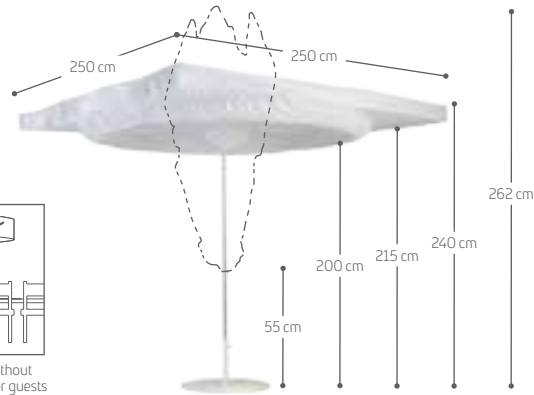

TWISTER

design by Mathias Hennebel & Sywawa
creative studio

opens easily without
hindering tables or guests

TWISTER 2,5 x 2,5 m

PARASOL	Shape			
	Fabric <i>technical info see page 100-104</i>	Top fabric	Airtex	
		Colours		
	Inside fabric	Colours	Polyester flag fabric white	
		Frame	Pole	Ø 40 mm - Anodised aluminium Natural colour
	Dimensions	Ribs	12 Aluminium ribs, Ø 18 mm	
		Height closed	262 cm	
		Height open	240 cm	
		Free height open	200 cm	
		Free height closed	55 cm	
Shade area		±6,25m²		
Weight		18 kg		
Packaging		276 x 30 x 28 cm		
Protective cover		Polyester Ripstop® - colour grey		
BASES <i>see page 106</i>	Standard Base		Rondo	
	Optional extra weight		x	
	Wind resistance	Twister + Rondo base: 5 BFT (38 km/h - 24 mph) Twister + Rondo base + extra weight: 6 BFT (49 km/h - 31 mph)		
	Other bases		Luna	
ACCESSORIES <i>see page 105</i>	Light Quaseo		x	
	Bla Bla table		x	
	Coupe + Bla Bla table		x	

Warranty only valid when installed in the original Sywawa base. Always install the base on a horizontal and flat surface. This parasol also fits in any standard base that allows parasol poles of Ø 40 mm. The base must have a minimum size of Ø 74 cm and a minimum weight of 42,5 kg. Guarantee only with original Sywawa parts.

© Symo n.v. 2016 – All rights reserved – Any reproduction of Sywawa products is strictly prohibited and will result in legal action.
Symo Parasols has the right to change any technical data, dimensions, colours and characteristics without prior notice. Printed colours may vary from reality.