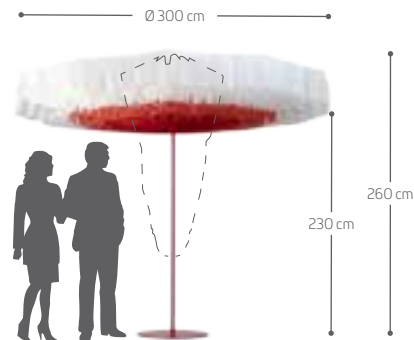

# BLOOM

design by David Grosemans for Sywawa

opens easily without hindering tables or guests

		BLOOM Ø 300 cm - H 240 cm		BLOOM Ø 300 cm - H 260 cm		
		degrade	coloured top fabric	degrade	coloured top fabric	
PARASOL	Shape					
	Fabric <small>technical info see page 100-104</small>	Top fabric	Airtex	Airtex	Airtex	Airtex
		Colours	○	○ ● ● ● ●	○	○ ● ● ● ●
		Flags	Polyester	Polyester	Polyester	Polyester
	Colours	● ●	○	● ●	○	
	Option fire retardant	no	yes, only white top fabric and white flags	no	yes, only white top fabric and white flags	
	Frame	Pole	Ø 40 mm Stainless Steel 316, epoxy primed and powder coated	Ø 40 mm Stainless Steel 316, epoxy primed and powder coated	Ø 40 mm Stainless Steel 316, epoxy primed and powder coated	Ø 40 mm Stainless Steel 316, epoxy primed and powder coated
		Ribs	12 x Ø 18mm, Aluminium		12 x Ø 18mm, Aluminium	
	Dimensions	Height closed	240 cm		260 cm	
		Height open	240 cm		260 cm	
Free height open		210 cm		230 cm		
Free height closed		56 cm		76 cm		
Shade area		±7,07 m <sup>2</sup>		±7,07 m <sup>2</sup>		
Weight		30 kg		30 kg		
Packaging		275 x 27 x 27 cm		375 x 40 x 40 cm		
Protective cover		Polyester Ripstop® - colour grey				
BASES	Standard base plate round Ø 74 cm 	Material	12 mm, steel QSTE 325. Sandblasted, metallized and powder coated			
		Colors	○ ● ●			
		Weight	41 kg			
		Wind resistance	Bloom Parasol + Standard base : 6 BFT (49 km/h - 31 mph)			
	Packaging	80 x 80 x 4 cm				
	Optional : extra weight 	Material	6 mm, steel QSTE 325. Sandblasted, metallized and powder coated			
Colors		○ ● ●				
Weight		2x 10 kg				
Wind resistance		Bloom Parasol + Standard base + Extra weight : 7 BFT (61 km/h - 38 mph)				
Packaging	80 x 80 x 4 cm					
Other bases <small>see page 106</small>		Rondo				
ACCESSORIES <small>see page 105</small>	Light Quaseo	x				
	Bla Bla table	x				
	Coupe + Bla Bla table	x				