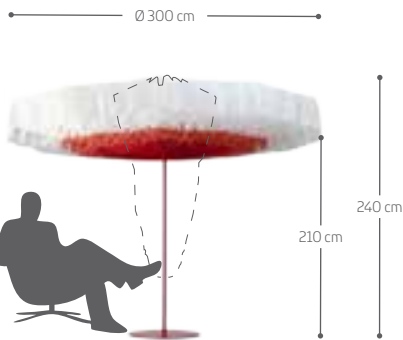

# BLOOM

design by David Grosemans for Sywawa

opens easily without hindering tables or guests

		BLOOM Ø 300 cm - H 240 cm		BLOOM Ø 300 cm - H 260 cm		
		degrade	coloured top fabric	degrade	coloured top fabric	
PARASOL	Shape					
	Fabric <small>technical info see page 100-104</small>	Top fabric	Airtex	Airtex	Airtex	Airtex
		Colours	○	○ ● ● ● ●	○	○ ● ● ● ●
		Flags	Polyester	Polyester	Polyester	Polyester
	Colours	● ●	○	● ●	○	
	Option fire retardant	no	yes, only white top fabric and white flags	no	yes, only white top fabric and white flags	
	Frame	Pole	Ø 40 mm Stainless Steel 316, epoxy primed and powder coated	Ø 40 mm Stainless Steel 316, epoxy primed and powder coated	Ø 40 mm Stainless Steel 316, epoxy primed and powder coated	Ø 40 mm Stainless Steel 316, epoxy primed and powder coated
		Ribs	12 x Ø 18mm, Aluminium		12 x Ø 18mm, Aluminium	
	Dimensions	Height closed	240 cm		260 cm	
		Height open	240 cm		260 cm	
Free height open		210 cm		230 cm		
Free height closed		56 cm		76 cm		
Shade area		±7,07 m <sup>2</sup>		±7,07 m <sup>2</sup>		
Weight		30 kg		30 kg		
Packaging		275 x 27 x 27 cm		375 x 40 x 40 cm		
Protective cover		Polyester Ripstop® - colour grey				
BASES	Standard base plate round Ø 74 cm 	Material	12 mm, steel QSTE 325. Sandblasted, metallized and powder coated			
		Colors	○ ● ●			
		Weight	41 kg			
		Wind resistance	Bloom Parasol + Standard base : 6 BFT (49 km/h - 31 mph)			
	Packaging	80 x 80 x 4 cm				
	Optional : extra weight 	Material	6 mm, steel QSTE 325. Sandblasted, metallized and powder coated			
Colors		○ ● ●				
Weight		2x 10 kg				
Wind resistance		Bloom Parasol + Standard base + Extra weight : 7 BFT (61 km/h - 38 mph)				
Packaging	80 x 80 x 4 cm					
Other bases <small>see page 106</small>		Rondo				
ACCESSORIES <small>see page 105</small>	Light Quaseo	x				
	Bla Bla table	x				
	Coupe + Bla Bla table	x				