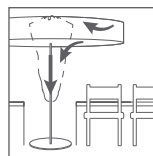

# BLOOM

design by David Grosemans for Sywawa

opens easily without hindering tables or guests

		BLOOM Ø 300 cm - H 240 cm		BLOOM Ø 300 cm - H 260 cm		
		degrade	coloured top fabric	degrade	coloured top fabric	
PARASOL	Shape					
	Fabric <small>technical info see page 100-104</small>	Top fabric	Airtex	Airtex	Airtex	Airtex
		Colours	○	○ ● ● ● ●	○	○ ● ● ● ●
		Flags	Polyester	Polyester	Polyester	Polyester
	Colours	● ●	○	● ●	○	
	Option fire retardant	no	yes, only white top fabric and white flags	no	yes, only white top fabric and white flags	
	Frame	Pole	Ø 40 mm Stainless Steel 316, epoxy primed and powder coated	Ø 40 mm Stainless Steel 316, epoxy primed and powder coated	Ø 40 mm Stainless Steel 316, epoxy primed and powder coated	Ø 40 mm Stainless Steel 316, epoxy primed and powder coated
		Ribs	12 x Ø 18mm, Aluminium		12 x Ø 18mm, Aluminium	
	Dimensions	Height closed	240 cm		260 cm	
		Height open	240 cm		260 cm	
Free height open		210 cm		230 cm		
Free height closed		56 cm		76 cm		
Shade area		±7,07 m <sup>2</sup>		±7,07 m <sup>2</sup>		
Weight		30 kg		30 kg		
Packaging		275 x 27 x 27 cm		375 x 40 x 40 cm		
Protective cover		Polyester Ripstop® - colour grey				
BASES	Standard base plate round Ø 74 cm 	Material	12 mm, steel QSTE 325. Sandblasted, metallized and powder coated			
		Colors	○ ● ●			
		Weight	41 kg			
		Wind resistance	Bloom Parasol + Standard base : 6 BFT (49 km/h - 31 mph)			
	Packaging	80 x 80 x 4 cm				
	Optional : extra weight 	Material	6 mm, steel QSTE 325. Sandblasted, metallized and powder coated			
Colors		○ ● ●				
Weight		2x 10 kg				
Wind resistance		Bloom Parasol + Standard base + Extra weight : 7 BFT (61 km/h - 38 mph)				
Packaging	80 x 80 x 4 cm					
Other bases <small>see page 106</small>		Rondo				
ACCESSORIES <small>see page 105</small>	Light Quaseo	x				
	Bla Bla table	x				
	Coupe + Bla Bla table	x				