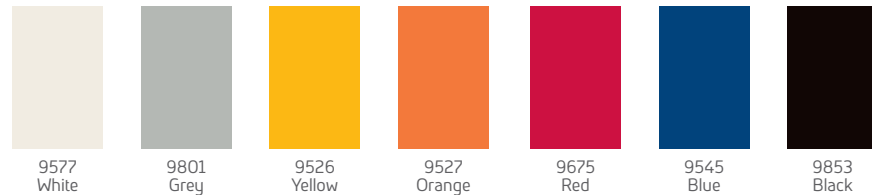

Airtex

Characteristics

- Composition: 100% polyester
- Finish: Acrylic / Teflon on top side
- Weight: 200 g/m²
- Colour fastness UV: 7-8/8
- Water column : 1000 mm

Values may have a variation $\pm$ 5%