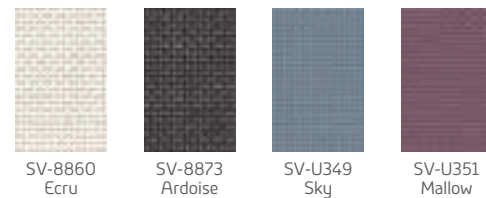

Sunvision

Characteristics

- Warranty: 5 years against colour fading
- Composition: Polyester fibre with pvc coating (58%) – solution dyed acrylic fibre Sunacryl (42%)
- Finish: Cleangard special dirt-resistance and awning water repellent treatment
- Weight: 275 g/m²
- Water pressure : 70 hPa DIN 53886
- Light fastness: 6-8/8

Values may have a variation $\pm$ 5%