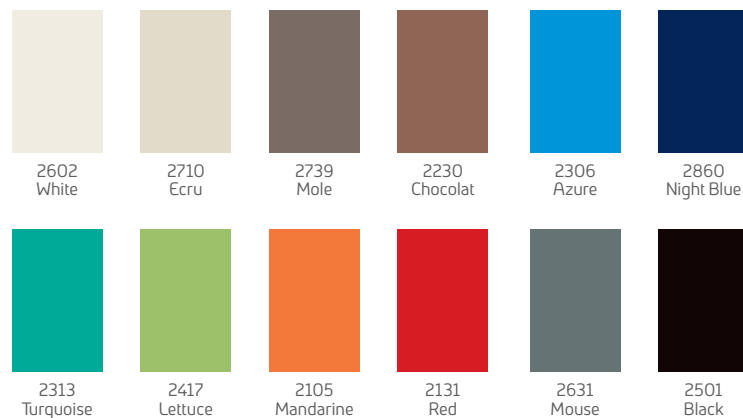

Symacryl

Characteristics

- Composition: 100% olefin
- Finish: water and oil repellent
- Weight: 190 g/m²
- Spray test: 5/5
- Colour fastness UV: 7-8/8
- Uv protection: blocks 97% of uv rays

Values may have a variation $\pm$ 5%