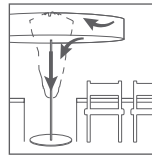

FROU FROU

design by Davy Grosemans for Sywawa

product design award
2008

DESIGNPREIS
2009
NOMINEE

BEST OF BD | WEST
Product Desing Award

FROU FROU Ø 250 cm - H 240 cm

FROU FROU Ø 250 cm - H 260 cm

PARASOL			FROU FROU Ø 250 cm - H 240 cm	FROU FROU Ø 250 cm - H 260 cm	
PARASOL	Shape				
	Fabric <i>technical info see page 100-104</i>	Top fabric		Airtex	Airtex
		Colours			
		Lower fabric		Raffia	Raffia
	Colours				
	Option fire retardant		no	no	
	Frame	Pole		Ø 40 mm Stainless Steel 316, brushed option: marine grade	Ø 40 mm Stainless Steel 316, brushed option: marine grade
		Ribs		12 x Ø 18mm, Aluminium	12 x Ø 18mm, Aluminium
	Dimensions	Height closed		240 cm	260 cm
		Height open		240 cm	260 cm
Free height open			190 cm	210 cm	
Free height closed			56 cm	76 cm	
Shade area			±4,91 m²	±4,91 m²	
Weight			22 kg	22 kg	
Packaging		270 x 43 x 43 cm	270 x 43 x 43 cm		
Protective cover			Polyester Ripstop® - colour grey		
BASES	Standard base plate round Ø 74 cm	Material	12 mm, steel QSTE 325. Sandblasted, metallized and powder coated		
		Colors			
		Weight	41 kg		
		Wind resistance	Frou Frou Parasol + Standard base : 6 BFT (49 km/h - 31 mph)		
	Packaging	80 x 80 x 4 cm			
	Optional : extra weight	Material	6 mm, steel QSTE 325. Sandblasted, metallized and powder coated		
		Colors			
		Weight	2x 10 kg		
Wind resistance		Frou Frou Parasol + Standard base + Extra weight : 7 BFT (61 km/h - 38 mph)			
Packaging	80 x 80 x 4 cm				
Other bases <i>see page 106</i>			Rondo		
ACCESSORIES <i>see page 105</i>	Light Quaseo		X		
	Bla Bla table		X		
	Coupe + Bla Bla table		X		

Warranty only valid when installed in the original Sywawa base. Always install the base on a horizontal and flat surface. This parasol also fits in any standard base that allows parasol poles of Ø 40 mm. The base must have a minimum size of Ø 74 cm and a minimum weight of 42,5 kg. Guarantee only with original Sywawa parts.

© Sywo n.v. 2006 - All rights reserved - Any reproduction of Sywawa products is strictly prohibited and will result in legal action.

Sywo Parasols has the right to change any technical data, dimensions, colours and characteristics without prior notice. Printed colours may vary from reality.