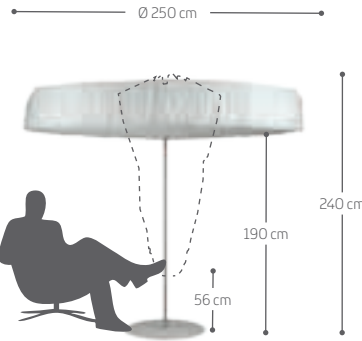

FROU FROU

design by Davy Grosemans for Sywawa

product design award
2008

DESIGNPREIS
2009
NOMINEE

BEST OF BD | WEST
Product Desing Award

FROU FROU Ø 250 cm - H 240 cm

FROU FROU Ø 250 cm - H 260 cm

PARASOL			FROU FROU Ø 250 cm - H 240 cm	FROU FROU Ø 250 cm - H 260 cm	
PARASOL	Shape				
	Fabric <i>technical info see page 100-104</i>	Top fabric		Airtex	Airtex
		Colours			
		Lower fabric		Raffia	Raffia
	Colours				
	Option fire retardant		no	no	
	Frame	Pole		Ø 40 mm Stainless Steel 316, brushed option: marine grade	Ø 40 mm Stainless Steel 316, brushed option: marine grade
		Ribs		12 x Ø 18mm, Aluminium	12 x Ø 18mm, Aluminium
	Dimensions	Height closed		240 cm	260 cm
		Height open		240 cm	260 cm
Free height open			190 cm	210 cm	
Free height closed			56 cm	76 cm	
Shade area			±4,91 m²	±4,91 m²	
Weight			22 kg	22 kg	
Packaging		270 x 43 x 43 cm	270 x 43 x 43 cm		
Protective cover			Polyester Ripstop® - colour grey		
BASES	Standard base plate round Ø 74 cm	Material	12 mm, steel QSTE 325. Sandblasted, metallized and powder coated		
		Colors			
		Weight	41 kg		
		Wind resistance	Frou Frou Parasol + Standard base : 6 BFT (49 km/h - 31 mph)		
	Packaging	80 x 80 x 4 cm			
	Optional : extra weight	Material	6 mm, steel QSTE 325. Sandblasted, metallized and powder coated		
		Colors			
		Weight	2x 10 kg		
Wind resistance		Frou Frou Parasol + Standard base + Extra weight : 7 BFT (61 km/h - 38 mph)			
Packaging	80 x 80 x 4 cm				
Other bases <i>see page 106</i>			Rondo		
ACCESSORIES <i>see page 105</i>	Light Quaseo		X		
	Bla Bla table		X		
	Coupe + Bla Bla table		X		

Warranty only valid when installed in the original Sywawa base. Always install the base on a horizontal and flat surface. This parasol also fits in any standard base that allows parasol poles of Ø 40 mm. The base must have a minimum size of Ø 74 cm and a minimum weight of 42,5 kg. Guarantee only with original Sywawa parts.

© Sywo n.v. 2006 - All rights reserved - Any reproduction of Sywawa products is strictly prohibited and will result in legal action.

Sywo Parasols has the right to change any technical data, dimensions, colours and characteristics without prior notice. Printed colours may vary from reality.