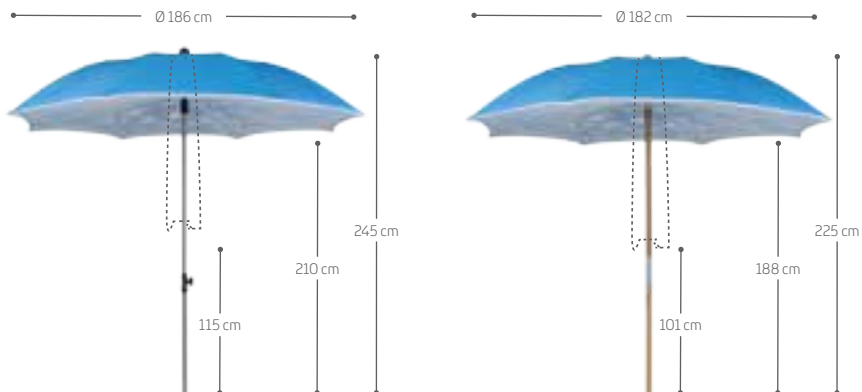

CHIUSO PIZZO
Ø 186cm

Symacryl

Lace 100% Polyester
black or white

Brushed stainless steel
tube inox 304
Transparent coating natural colour
No tilt
Upper pole Ø 27 mm
Lower pole Ø 30 mm
marine grade

Beech Wood
Varnish matte
vintage look
natural colour
No tilt
Upper pole Ø 35 mm
Lower pole Ø 35 mm
marine grade

8 black steel ribs
metallized and coated
Ø 4,5mm

8 steel ribs
metallized Ø 4,2 mm

245 cm

225 cm

245 cm

225 cm

210 cm

188 cm

115 cm

101 cm

±2,45 m²

±2,34 m²

4 kg

5,5 kg

160 x 18 x 18 cm

160 x 18 x 18 cm

Polyester Ripstop® - colour grey

Rondo

x

5 BFT (38 km/h - 24 mph)

Coupe / Cube / Luna

-

-

-

-

-

-