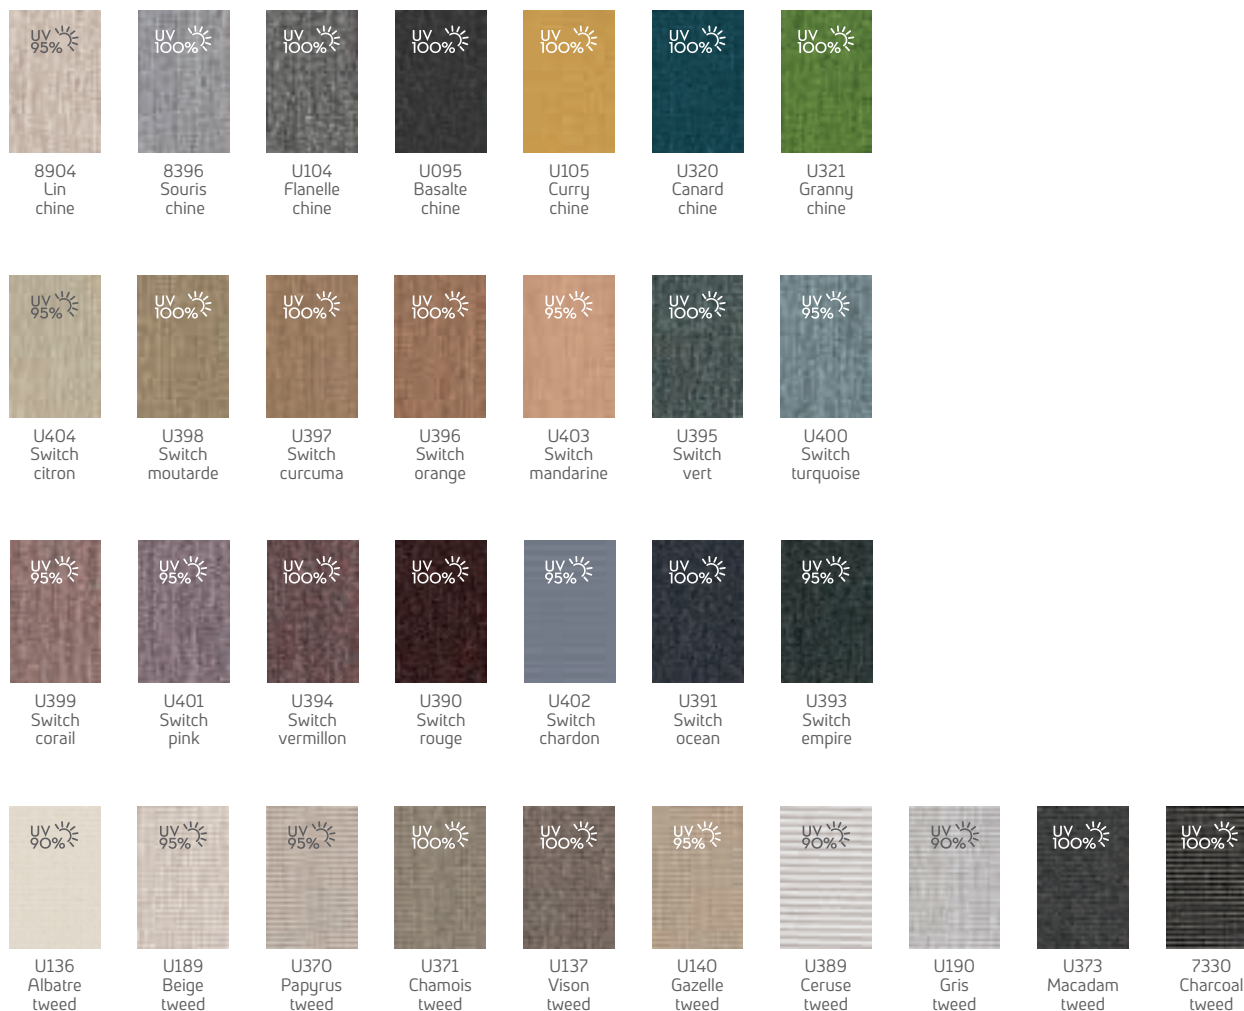

OTHER COLOURS