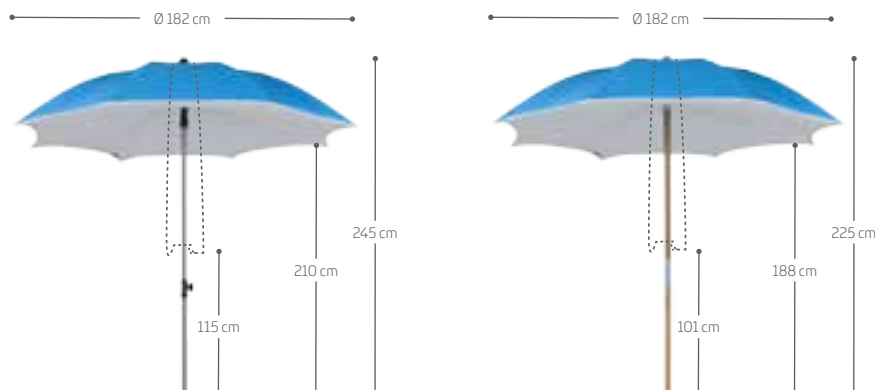

CHIUSO

design by Lieven Musschoot & Mathias Hennebel for Sywawa

		CHIUSO Ø 182 cm			
PARASOL	Shape				
	Fabric <i>technical info</i> <i>see page 100-104</i>	Top fabric Colours	Symacryl 		
		Inside fabric Colours	Symacryl 		
	Frame	Pole	Brushed stainless steel tube inox 304 Transparent coating natural colour No tilt Upper pole Ø 27 mm Lower pole Ø 30 mm marine grade	Beech Wood Varnish matte vintage look natural colour No tilt Upper pole Ø 35 mm Lower pole Ø 35 mm marine grade	
			Ribs	8 black steel ribs metallized and coated Ø 4,5mm	8 steel ribs metallized Ø 4,2 mm
		Dimensions	Height closed	245 cm	225 cm
	Height open		245 cm	225 cm	
	Free height open		210 cm	188 cm	
	Free height closed		115 cm	101 cm	
	Shade area		±2,45 m²	±2,34 m²	
Weight	4 kg		5,5 kg		
Packaging	160 x 18 x 18 cm	160 x 18 x 18 cm			
Protective cover		Polyester Ripstop® - colour grey			
BASES <i>see page 106</i>	Standard Base	Rondo			
	Optional extra weight	x			
	Wind resistance	5 BFT (38 km/h - 24 mph)			
Other bases		Coupe / Cube / Luna			
ACCESSORIES <i>see page 105</i>	Light Quaseo	-	-		
	Bla Bla table	-	-		
	Coupe + Bla Bla table	-	-		

Warranty only valid when installed in the original Sywawa base. Always install the base on a horizontal and flat surface. This parasol fits in any standard base for parasols up to Ø245cm that allows parasol poles of Ø35mm. The base must have a minimum size of Ø50cm or 45x45 cm and a minimum weight of 30 kgs. Guarantee only with original Sywawa parts.

© Symo n.v. 2015 – All rights reserved – Any reproduction of Sywawa products is strictly prohibited and will result in legal action.

Symo Parasols has the right to change any technical data, dimensions, colours and characteristics without prior notice. Printed colours may vary from reality.