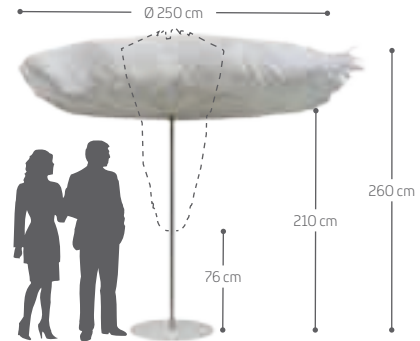

FROU FROU

design by Davy Grosemans for Sywawa

product design award
2008

DESIGNPREIS
2009
NOMINEE

BEST OF BD | WEST
Product Desing Award

FROU FROU Ø 250 cm - H 240 cm

FROU FROU Ø 250 cm - H 260 cm

PARASOL			FROU FROU Ø 250 cm - H 240 cm	FROU FROU Ø 250 cm - H 260 cm	
PARASOL	Shape				
	Fabric <i>technical info see page 100-104</i>	Top fabric		Airtex	Airtex
		Colours			
		Lower fabric		Raffia	Raffia
	Colours				
	Option fire retardant		no	no	
	Frame	Pole		Ø 40 mm Stainless Steel 316, brushed option: marine grade	Ø 40 mm Stainless Steel 316, brushed option: marine grade
		Ribs		12 x Ø 18mm, Aluminium	12 x Ø 18mm, Aluminium
	Dimensions	Height closed		240 cm	260 cm
		Height open		240 cm	260 cm
Free height open			190 cm	210 cm	
Free height closed			56 cm	76 cm	
Shade area			±4,91 m²	±4,91 m²	
Weight			22 kg	22 kg	
Packaging		270 x 43 x 43 cm	270 x 43 x 43 cm		
Protective cover			Polyester Ripstop® - colour grey		
BASES	Standard base plate round Ø 74 cm	Material	12 mm, steel QSTE 325. Sandblasted, metallized and powder coated		
		Colors			
		Weight	41 kg		
		Wind resistance	Frou Frou Parasol + Standard base : 6 BFT (49 km/h - 31 mph)		
	Packaging	80 x 80 x 4 cm			
	Optional : extra weight	Material	6 mm, steel QSTE 325. Sandblasted, metallized and powder coated		
		Colors			
		Weight	2x 10 kg		
Wind resistance		Frou Frou Parasol + Standard base + Extra weight : 7 BFT (61 km/h - 38 mph)			
Packaging	80 x 80 x 4 cm				
Other bases <i>see page 106</i>			Rondo		
ACCESSORIES <i>see page 105</i>	Light Quaseo		X		
	Bla Bla table		X		
	Coupe + Bla Bla table		X		

Warranty only valid when installed in the original Sywawa base. Always install the base on a horizontal and flat surface. This parasol also fits in any standard base that allows parasol poles of Ø 40 mm. The base must have a minimum size of Ø 74 cm and a minimum weight of 42,5 kg. Guarantee only with original Sywawa parts.

© Sywo n.v. 2006 - All rights reserved - Any reproduction of Sywawa products is strictly prohibited and will result in legal action.

Sywo Parasols has the right to change any technical data, dimensions, colours and characteristics without prior notice. Printed colours may vary from reality.