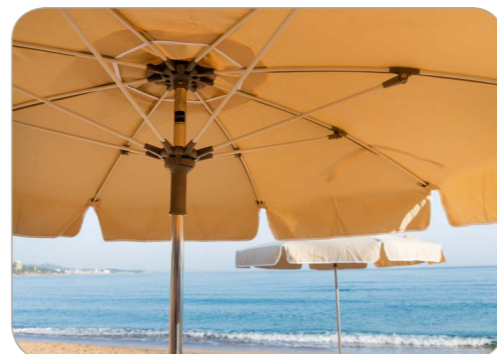

Brisa

Carpa de 3 x 3m desplegable | Gazebo 3 x 3m foldable

Estructura fabricada 100% en aluminio anodizado. Plegable y con tubos telescópicos.

Tubo exterior hexagonal de: 50mm x 1,8mm.

Tubo interior hexagonal de: 45mm x 1,8mm.

Tubo interno rectangular de 35x18x2mm.

Las principales piezas de sujeción entre tubos están realizadas en fundición de aluminio.

Los tornillos y las tuercas están hechos de acero inoxidable AISI 304.

El tejido es de 450 gr/m2 de hilo de poliéster plastificado por una cara.

Structure made 100% anodized aluminum. Foldable, with telescopic tubes.

Hexagonal outer tube: 50mm x 1,8mm.

Hexagonal inner tube: 45mm x 1,8mm.

Ribs: rectangular tube: 35x18x2mm.

The main clamping pieces between tubes are made of cast aluminum.

The screws and nuts are made of stainless steel AISI 304.

The fabric is 450 gr / m2 of plasticized polyester yarn on one side.

Beige | Beige

W 300 x L 300 cm
W 118 x L 118 in

Medidas / Measurements (cm)	Peso / Weight (kg)	Units cont. 20'	Unit cont. 40' HQ
160 x 33 x 33.5	44	160	330