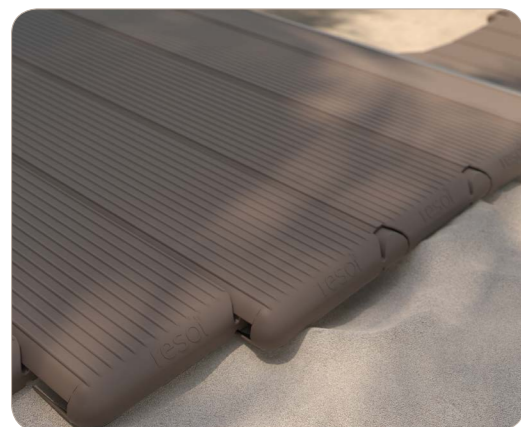

Pasarela de playa | Beach footbridge

Pasarela para playas y jardines que permite que los elementos con ruedas puedan circular y cambiar de sentido.

Fabricada con un material plástico de máxima resistencia al impacto. Sus lamas son acoplables entre si para poder cubrir superficies ilimitadas, permitiendo incluso hacer curvas.

Dispone de unas tapas laterales en diferentes colores para poder señalar distintas zonas.

Footbridge for beaches and gardens that allows the elements with wheels to circulate and change direction.

Made with a plastic material with maximum impact resistance. Slats are coupled together to cover unlimited surfaces, allowing even curves.

It has some side caps in different colors to signal different areas.

Arena | Sand

Blanco | White

W 200 x L 1500 x H 5 mm | W 200 x L 1800 x H 5 mm
W 8 x L 59 x H 1/4 in | W 8 x L 71 x H 1/4 in