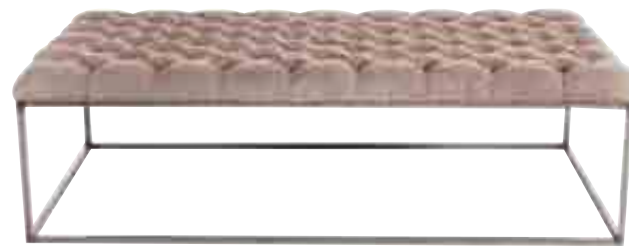

TABOURET CUBE TESSUTO
W100 x D45 x H45