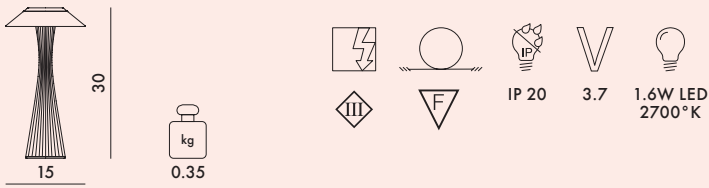

9220/B9220/U9220/Z9220

MATERIAL

Transparent or batch-dyed PMMA - Metallized ABS

METALLIC