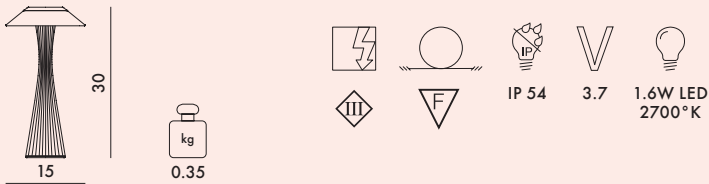

9225/B9225/U9225/Z9225

OUTDOOR

MATERIAL

Transparent or batch-dyed PMMA - Metallized ABS

METALLIC